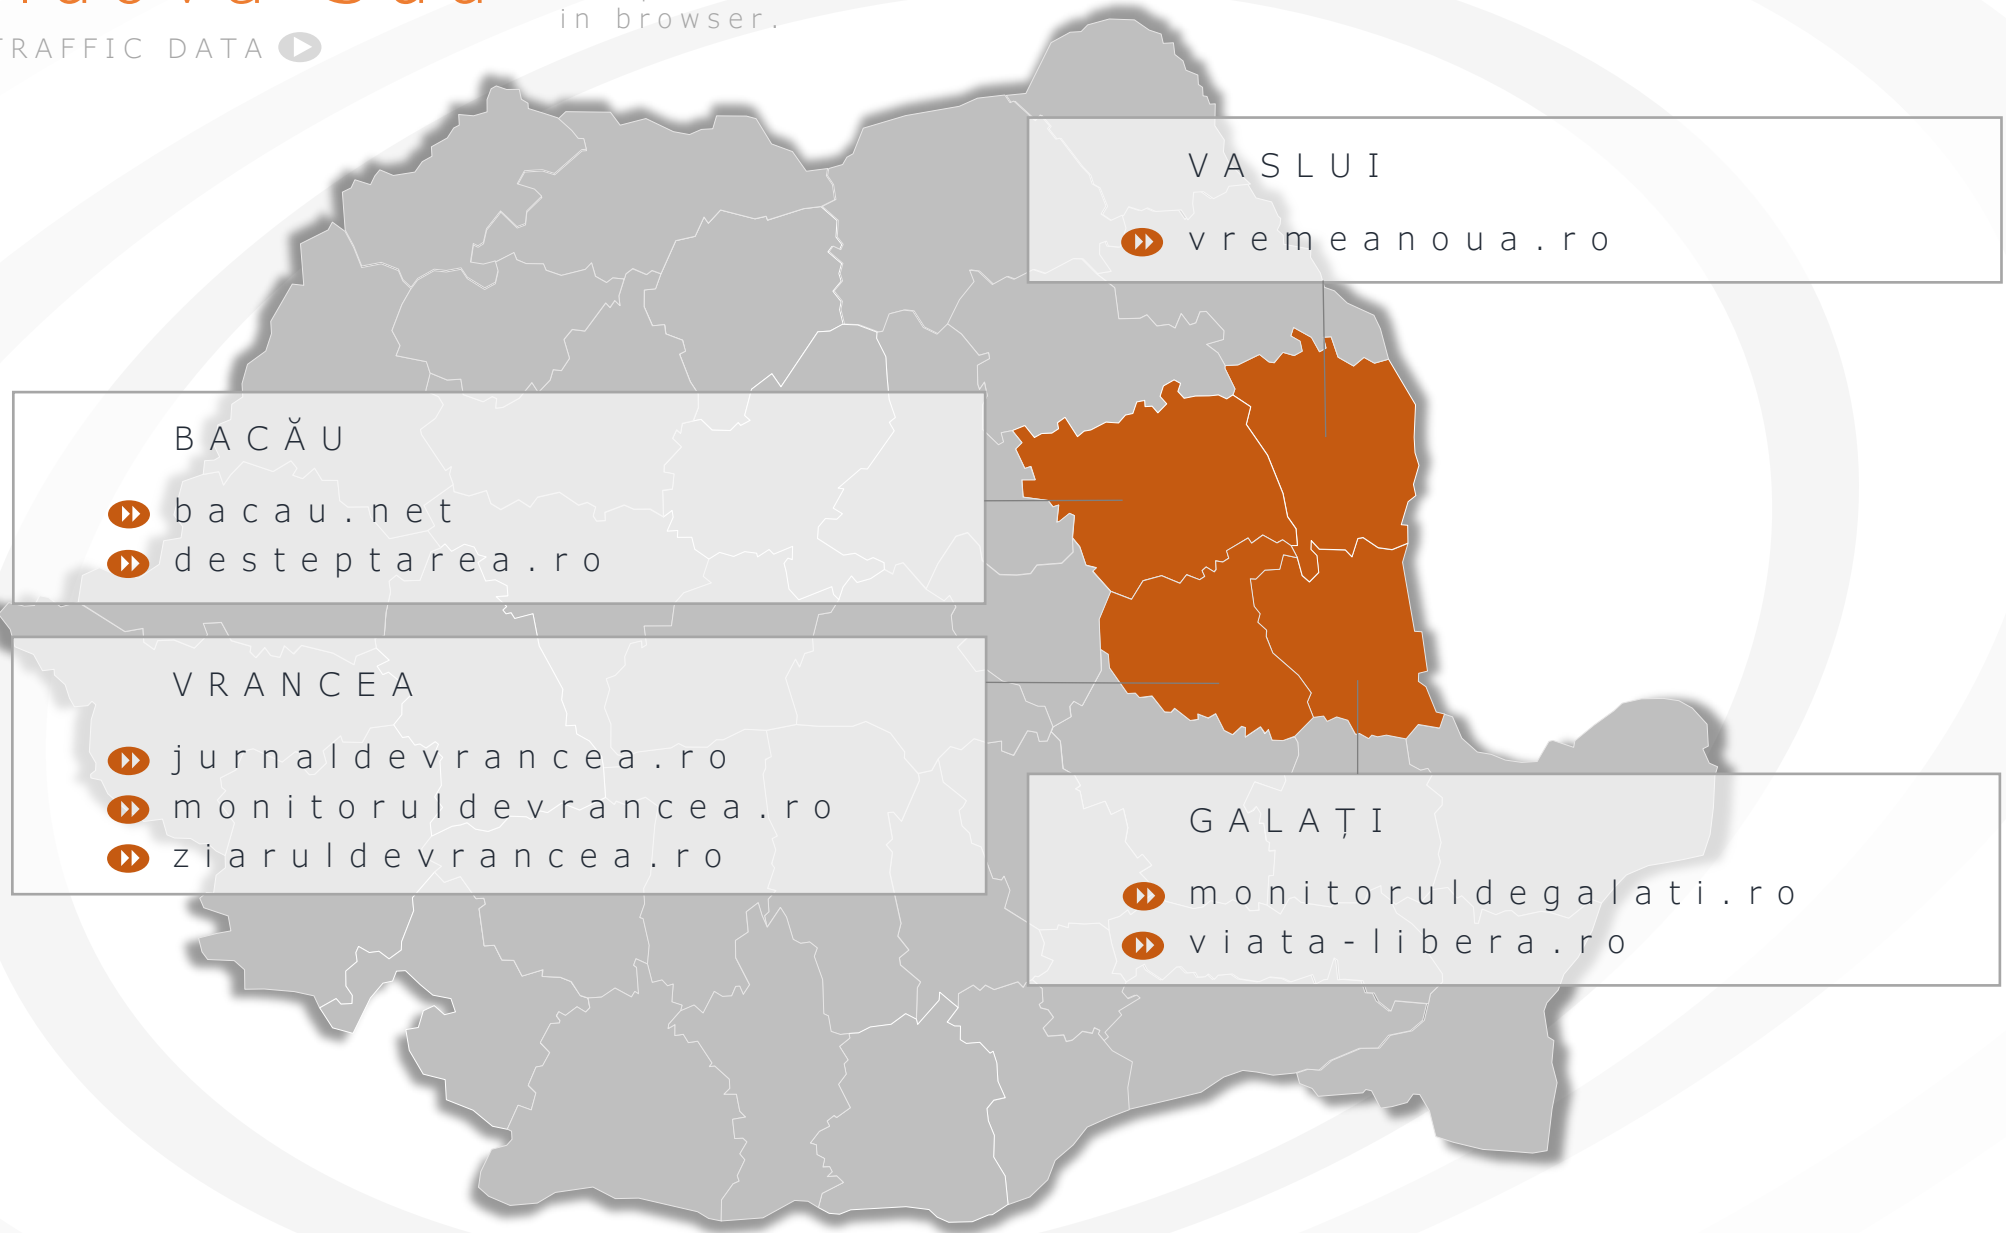

Moldova Sud

AGG. TRAFFIC DATA ▶

Click on buttons
to open the websites
in browser.

◀ BACK TO MAIN MAP