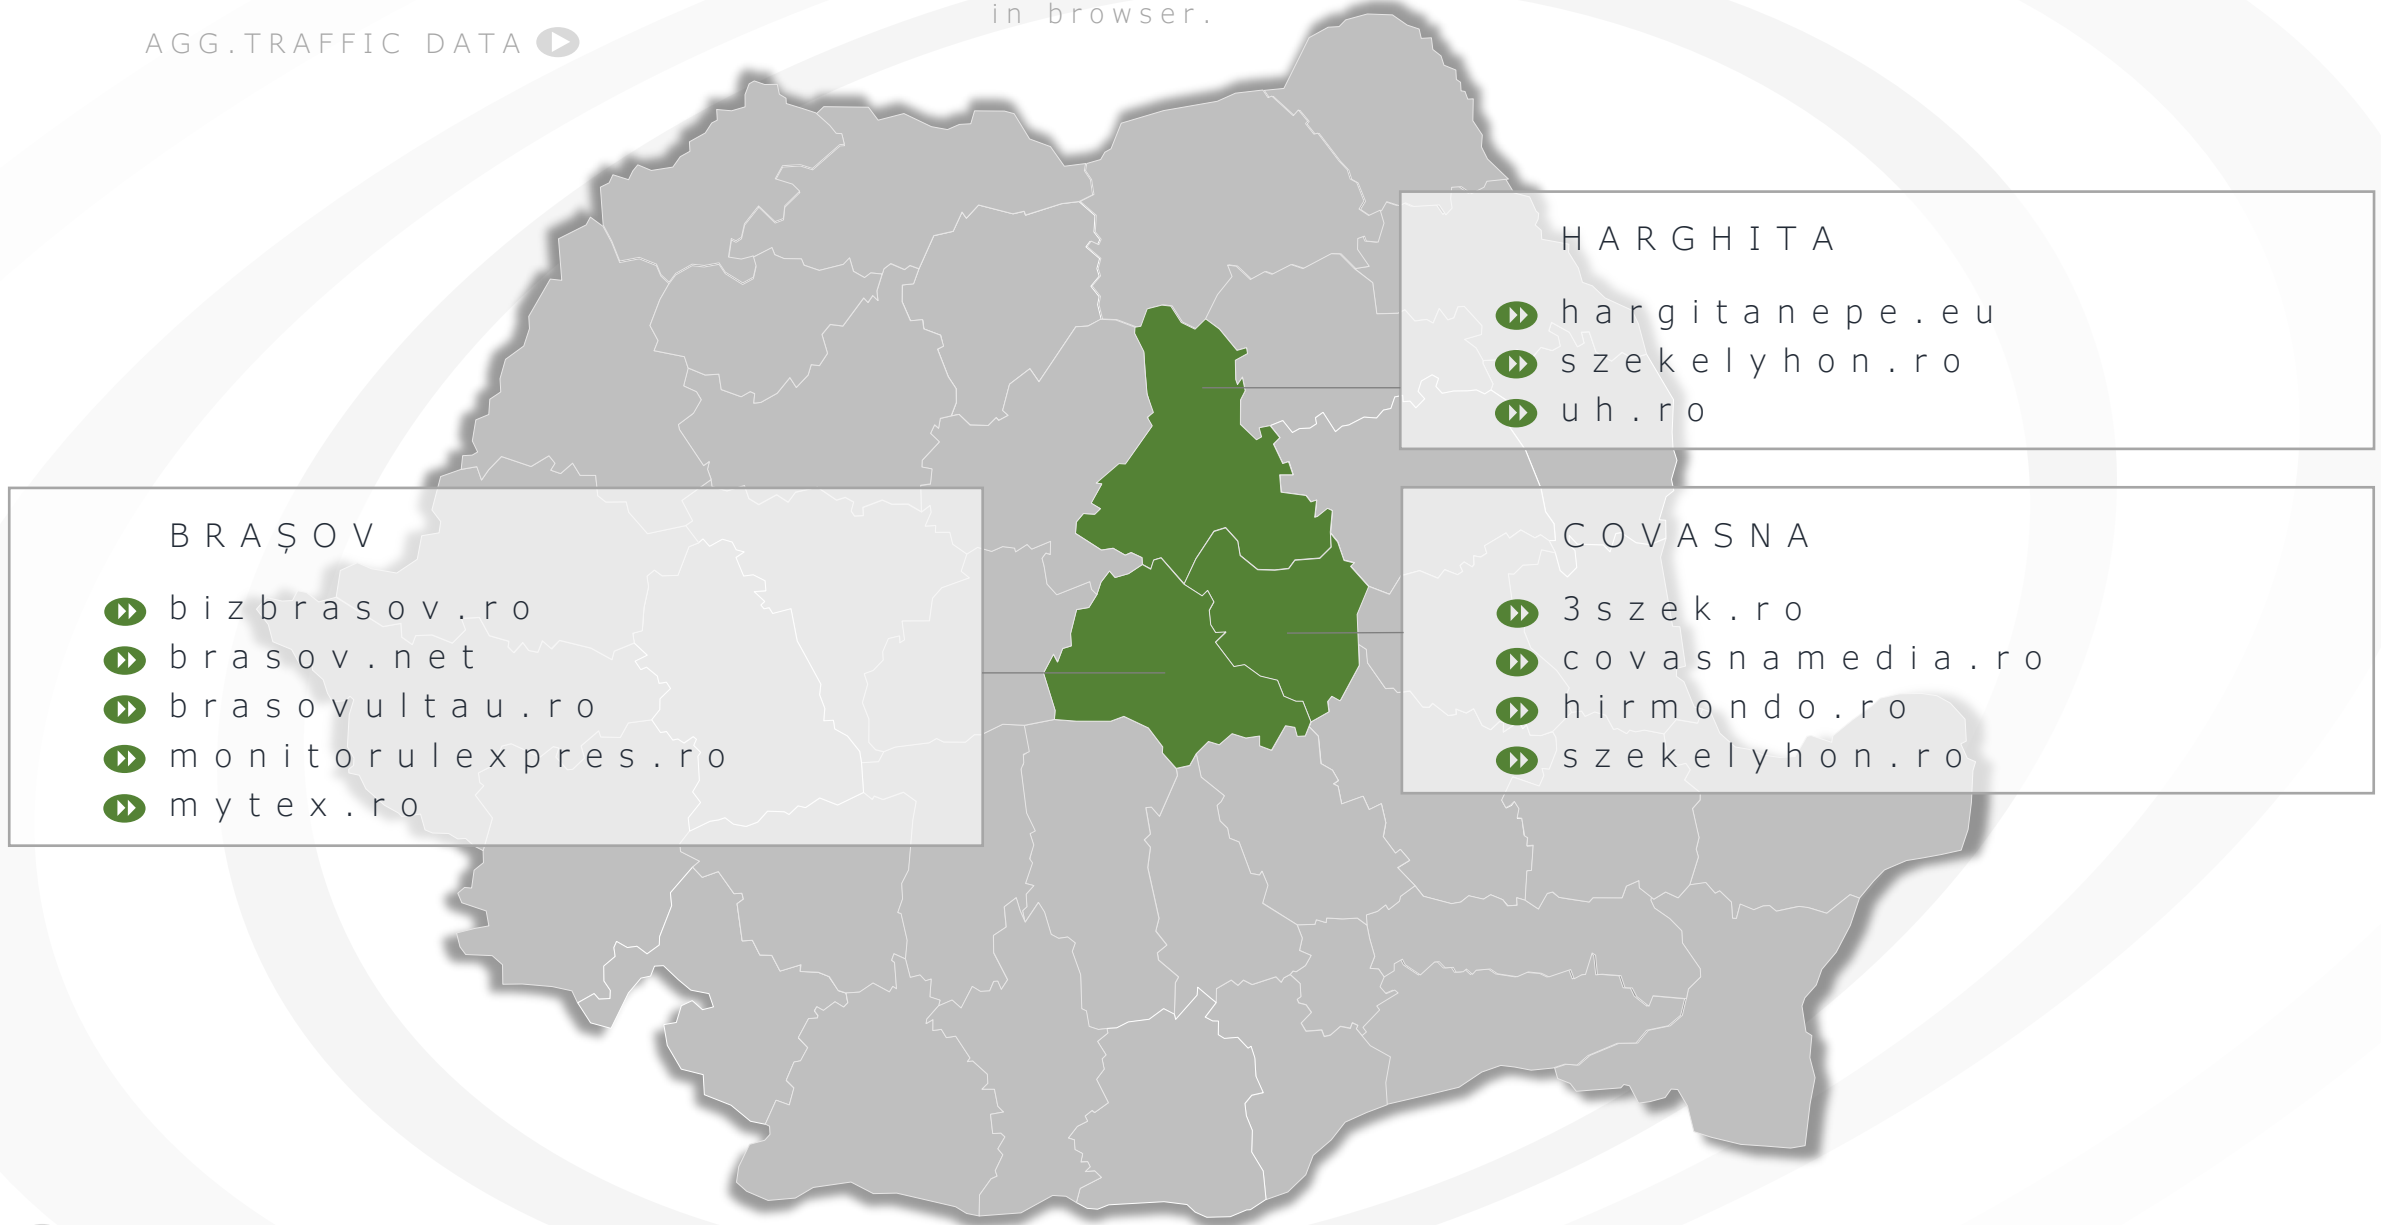

Transilvania Est

AGG. TRAFFIC DATA ▶

Click on buttons
to open the websites
in browser.

BRAŞOV

- ▶▶ bizbrasov.ro
- ▶▶ brasov.net
- ▶▶ brasovultau.ro
- ▶▶ monitorulexpres.ro
- ▶▶ mytex.ro

HARGHITA

- ▶▶ hargitanepe.eu
- ▶▶ szekelyhon.ro
- ▶▶ uh.ro

COVASNA

- ▶▶ 3szek.ro
- ▶▶ covasnamedia.ro
- ▶▶ hirmondo.ro
- ▶▶ szekelyhon.ro

◀ BACK TO MAIN MAP