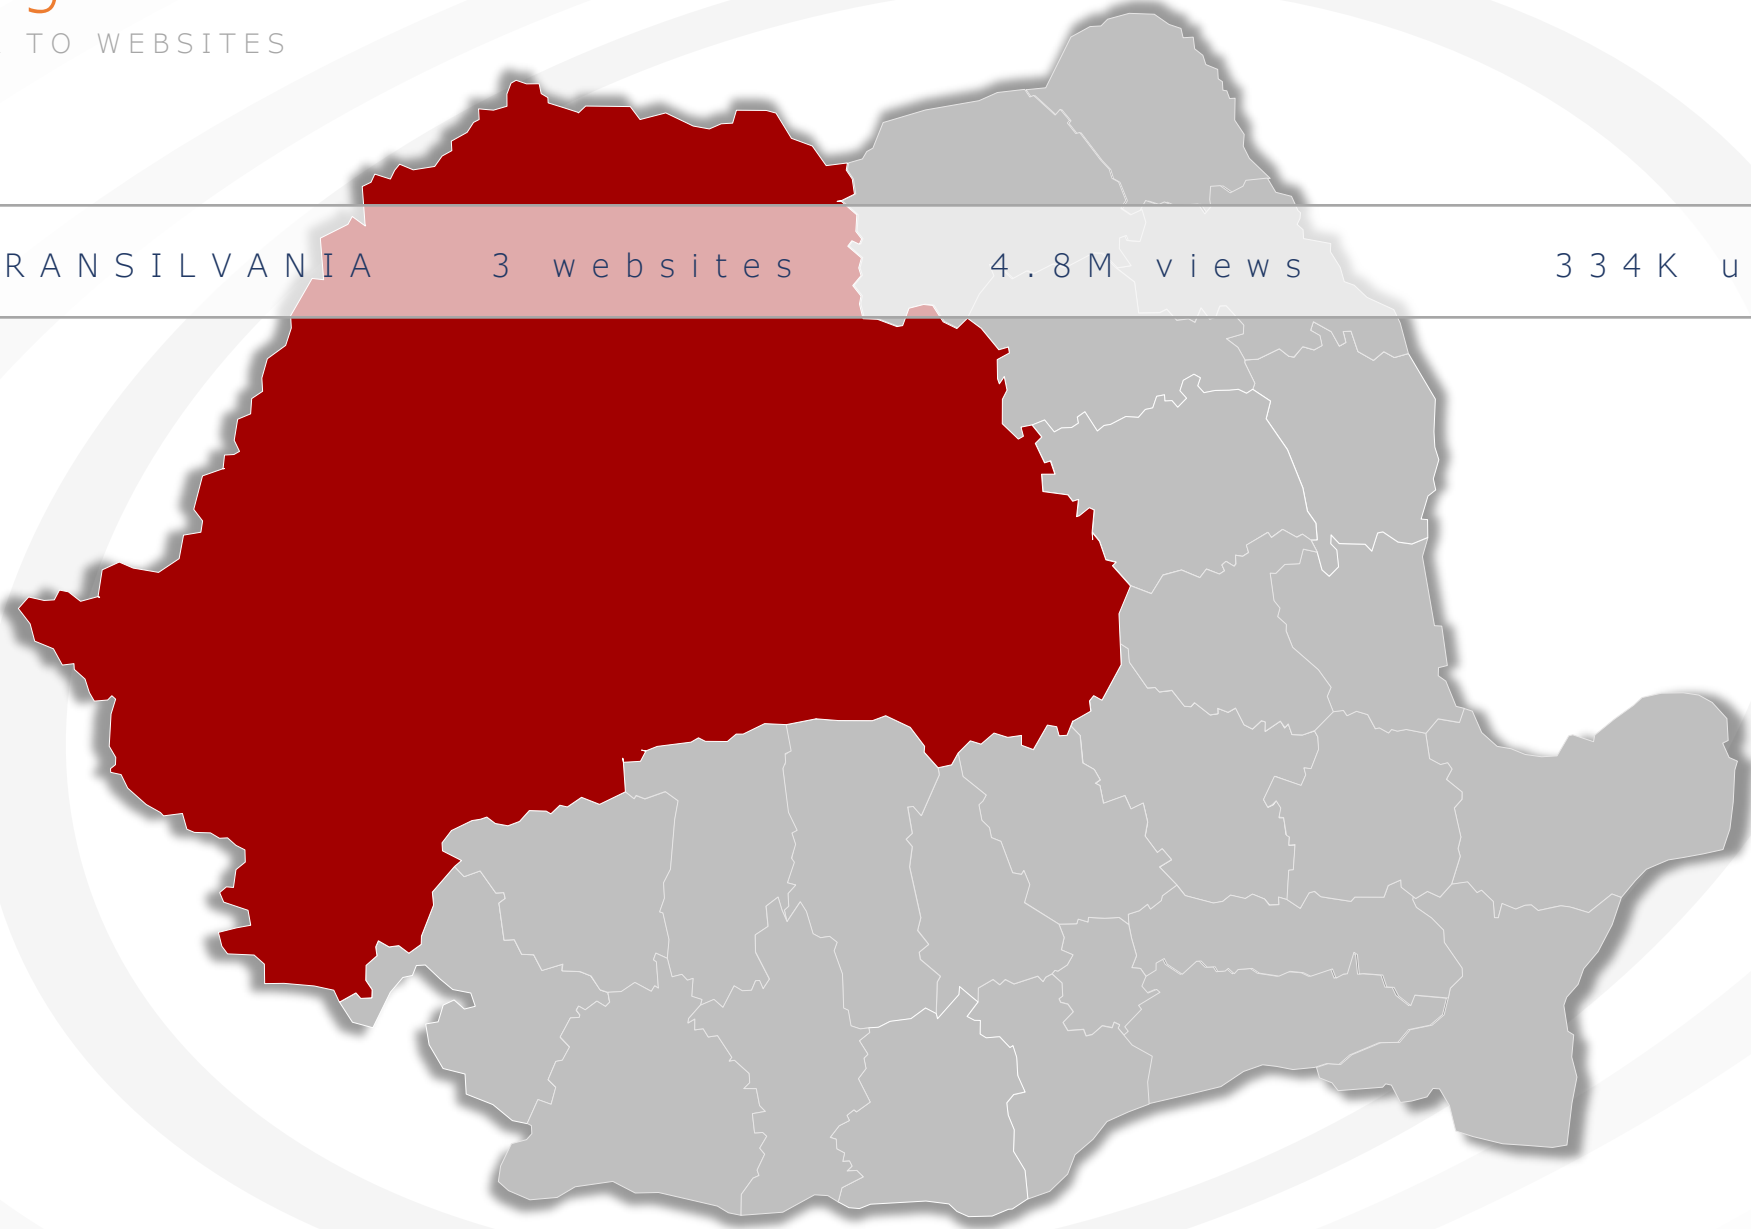

◀ BACK TO MAIN MAP

# Regional Transilvania

◀ BACK TO WEBSITES

TRANSILVANIA

3 websites

4.8M views

334K users/site

◀ BACK TO MAIN MAP

▶▶ AMALIA DRĂGHESCU

▶▶ LAURA SIMEANU

▶▶ OFFICE

▶▶ BACK TO INTRO

▶▶ BACK TO MAIN MAP