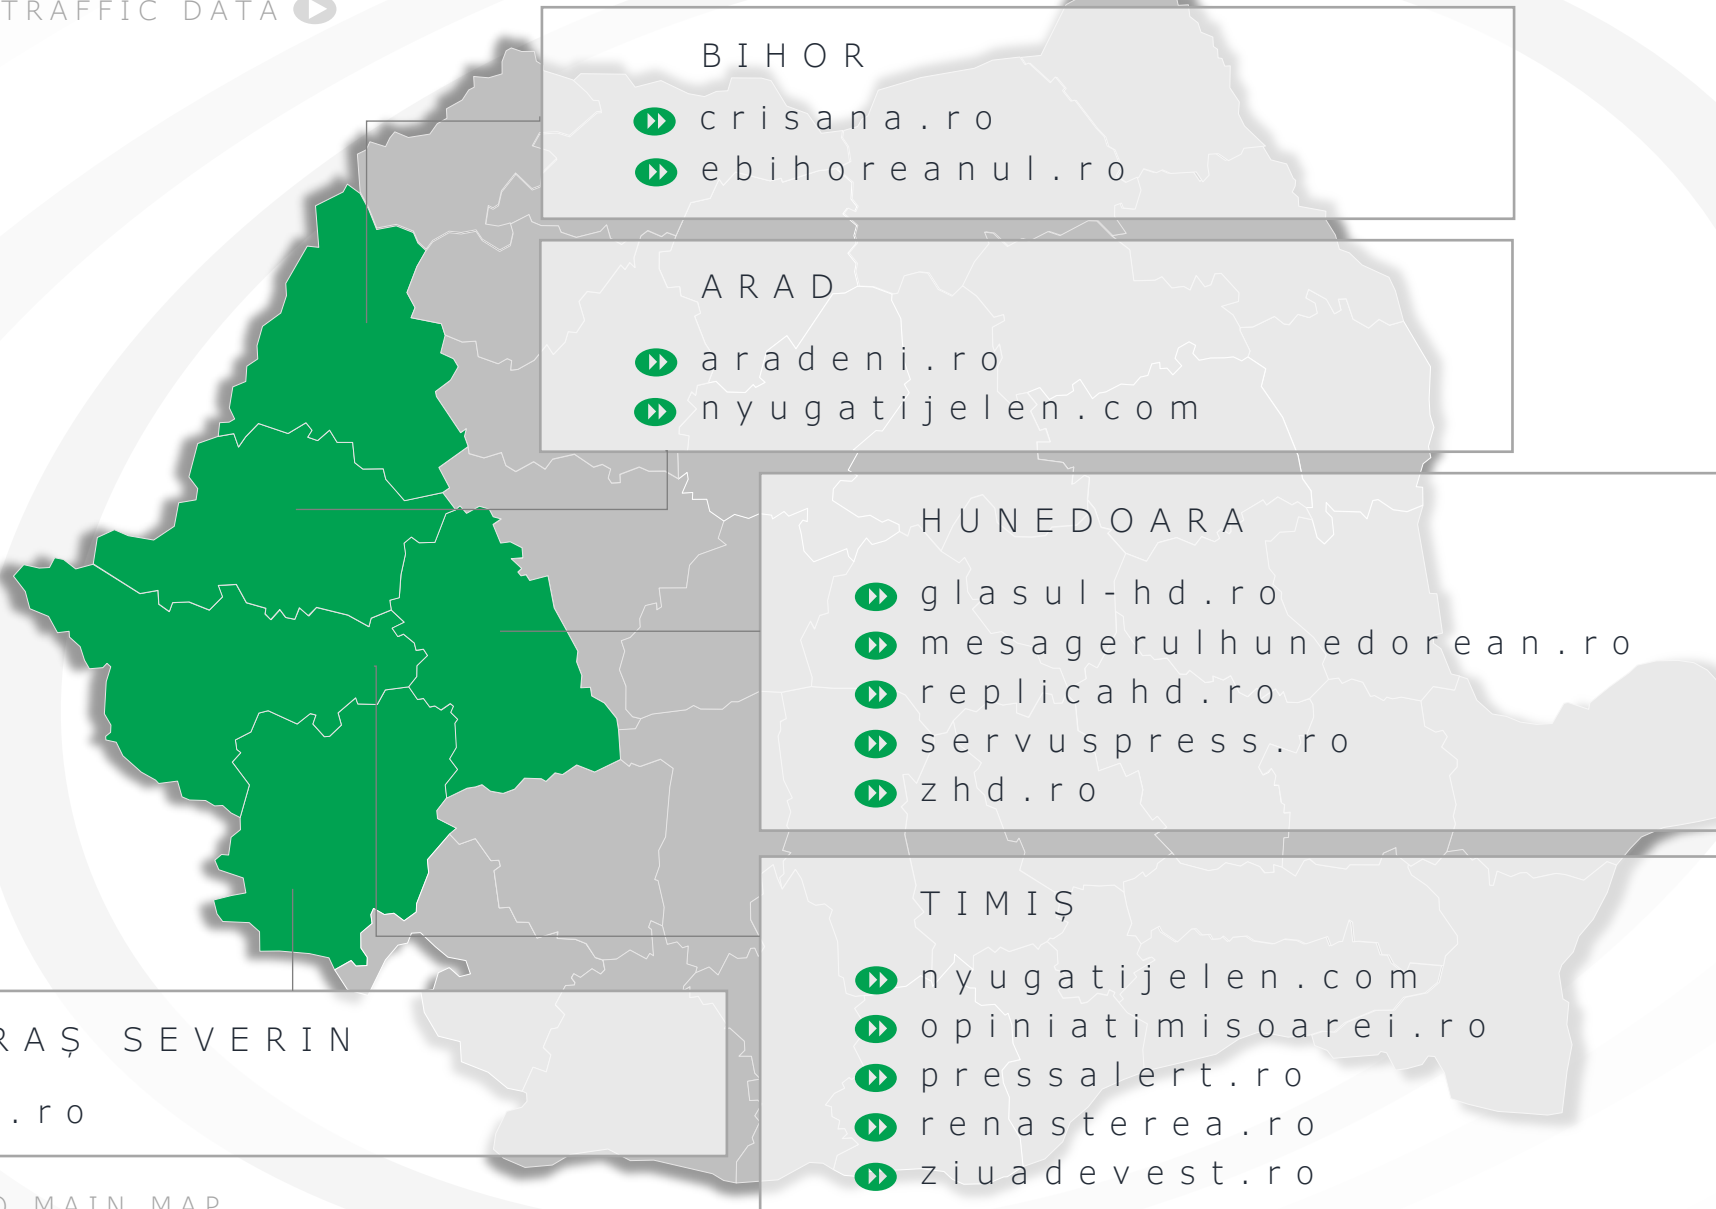

Transilvania Vest

Click on buttons
to open the websites
in browser.

AGG. TRAFFIC DATA ▶

◀ BACK TO MAIN MAP